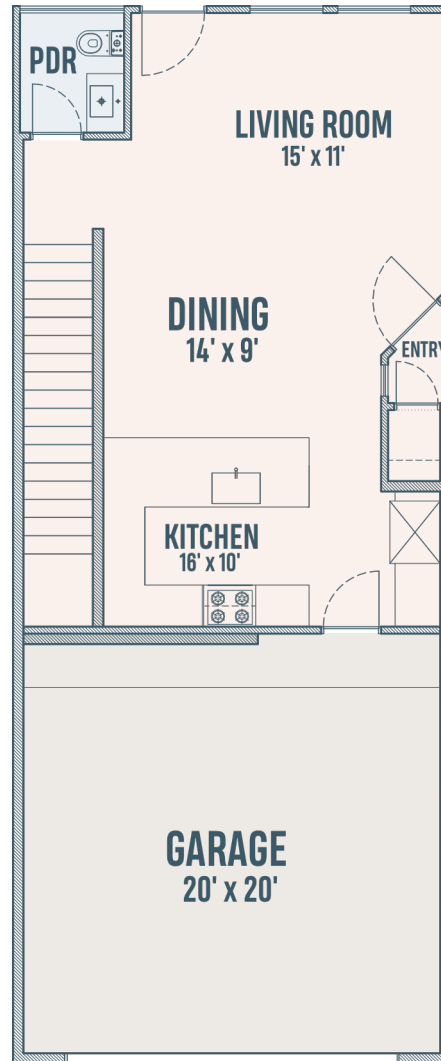

3
BEDROOMS
2.5
BATHROOMS
1
FLEX ROOM
1,470
SQUARE FEET

CLICK
HERE FOR
A VIRTUAL
TOUR

FIRST FLOOR

SECOND FLOOR

3
BEDROOMS
2.5
BATHROOMS
1
FLEX ROOM
1,800
SQUARE FEET

CLICK
HERE FOR
A VIRTUAL
TOUR

FIRST FLOOR

SECOND FLOOR

MAIN SHOWER UPGRADED

3
BEDROOMS
2.5
BATHROOMS
1
FLEX ROOM
1,637
SQUARE FEET

FIRST FLOOR

SECOND FLOOR