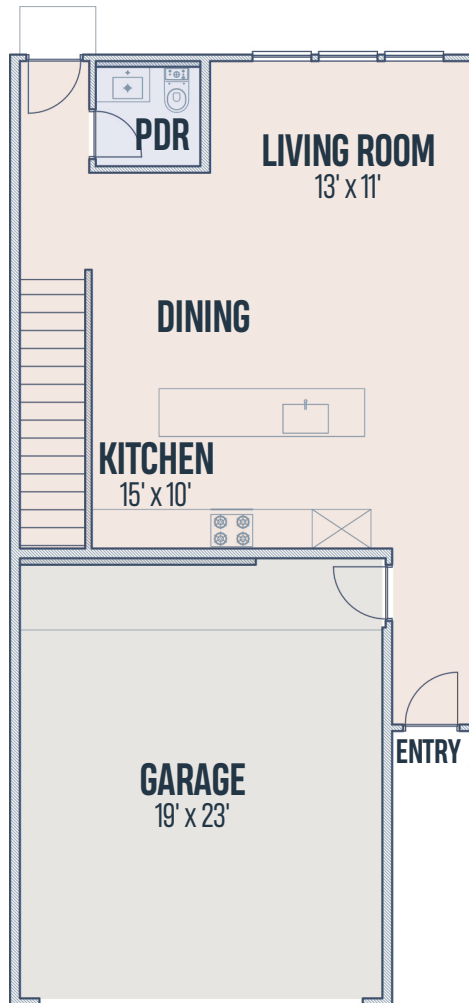

3
BEDROOMS
2.5
BATHROOMS
1
FLEX ROOM
1,470
SQUARE FEET

CLICK
HERE FOR
A VIRTUAL
TOUR

FIRST FLOOR

SECOND FLOOR

3
BEDROOMS
2.5
BATHROOMS
1
FLEX ROOM
1,800
SQUARE FEET

CLICK
HERE FOR
A VIRTUAL
TOUR

FIRST FLOOR

SECOND FLOOR

MAIN SHOWER UPGRADED

3
BEDROOMS
2.5
BATHROOMS
1
FLEX ROOM
1,637
SQUARE FEET

FIRST FLOOR

SECOND FLOOR