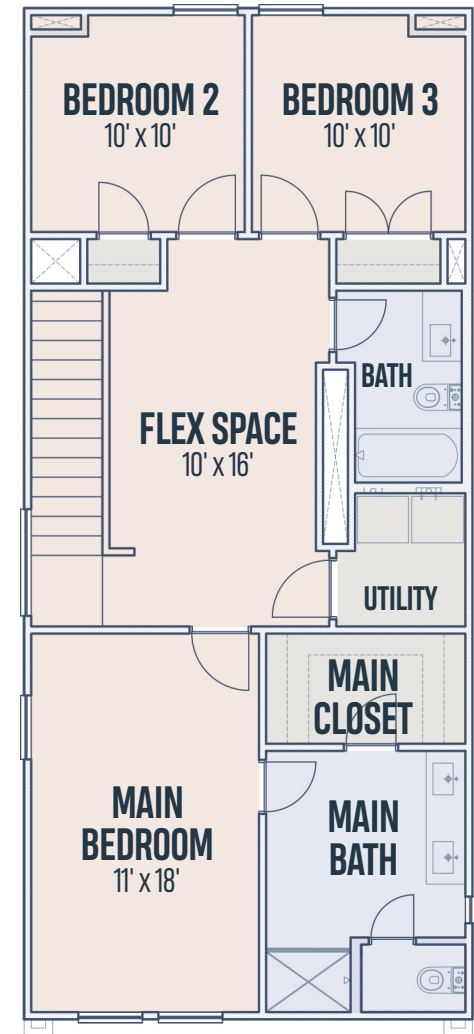

3
BEDROOMS
2.5
BATHROOMS
1
FLEX ROOM
1,470
SQUARE FEET

CLICK
HERE FOR
A VIRTUAL
TOUR

FIRST FLOOR

SECOND FLOOR

3
BEDROOMS
2.5
BATHROOMS
1
FLEX ROOM
1,800
SQUARE FEET

CLICK
HERE FOR
A VIRTUAL
TOUR

FIRST FLOOR

SECOND FLOOR

MAIN SHOWER UPGRADED

3
BEDROOMS
2.5
BATHROOMS
1
FLEX ROOM
1,637
SQUARE FEET

FIRST FLOOR

SECOND FLOOR