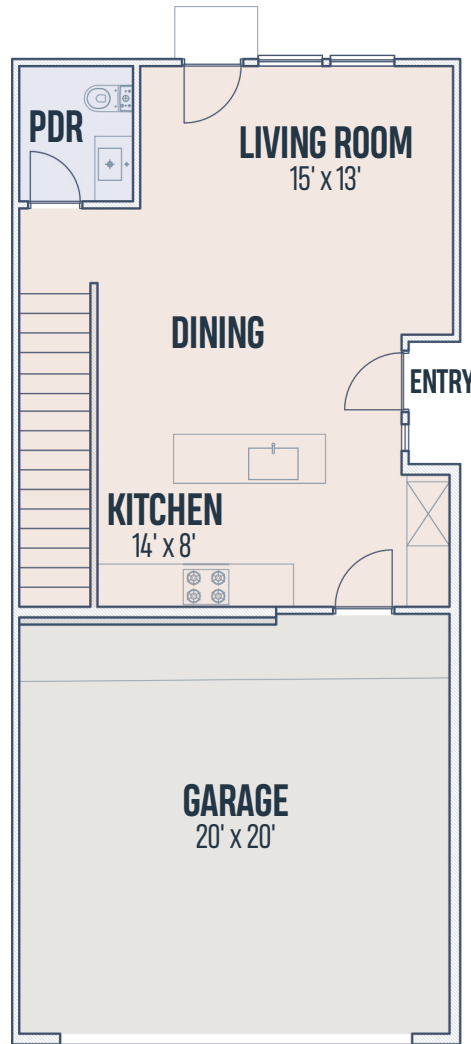

3
BEDROOMS
2.5
BATHROOMS
1
FLEX ROOM
1,470
SQUARE FEET

CLICK
HERE FOR
A VIRTUAL
TOUR

FIRST FLOOR

SECOND FLOOR

3
BEDROOMS
2.5
BATHROOMS
1
FLEX ROOM
1,800
SQUARE FEET

CLICK
HERE FOR
A VIRTUAL
TOUR

FIRST FLOOR

SECOND FLOOR

MAIN SHOWER UPGRADED

3
BEDROOMS
2.5
BATHROOMS
1
FLEX ROOM
1,637
SQUARE FEET

FIRST FLOOR

SECOND FLOOR