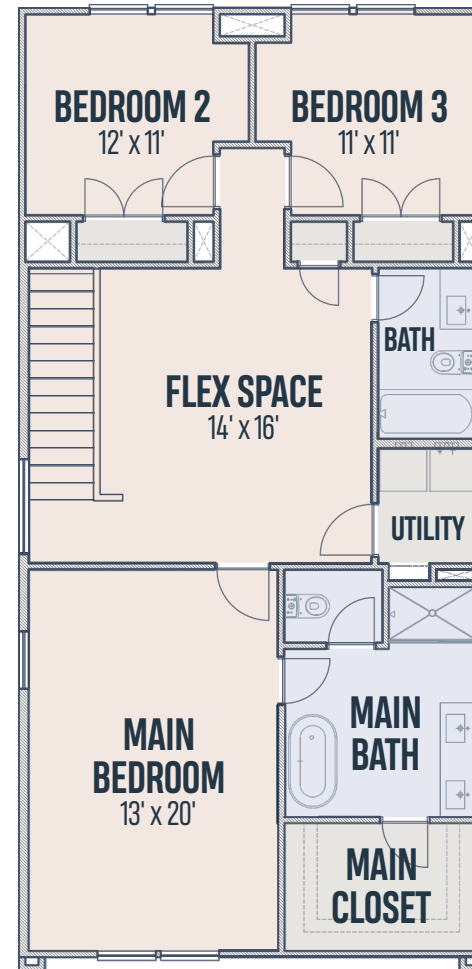

3
BEDROOMS
2.5
BATHROOMS
1
FLEX ROOM
1,470
SQUARE FEET

CLICK
HERE FOR
A VIRTUAL
TOUR

FIRST FLOOR

SECOND FLOOR

3
BEDROOMS
2.5
BATHROOMS
1
FLEX ROOM
1,800
SQUARE FEET

CLICK
HERE FOR
A VIRTUAL
TOUR

FIRST FLOOR

SECOND FLOOR

MAIN SHOWER UPGRADED

3
BEDROOMS
2.5
BATHROOMS
1
FLEX ROOM
1,637
SQUARE FEET

FIRST FLOOR

SECOND FLOOR